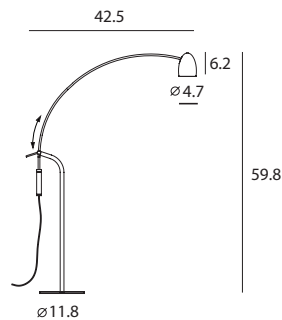

**Hercules Table**  
 SLD-79DTE  
 LED 8.6W (3000K, CRI 90, 730lm)  
 Shade rotatable  
 Arm adjustable  
 Touch dimmer switch  
 Black textile cord

Material : steel  
 Color : copper shade + matt black body

Measurement : inches

HERCULES / 2