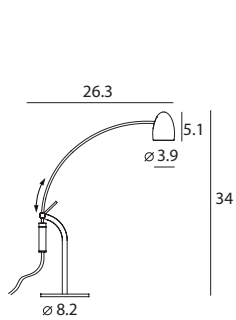

**Hercules Table**  
 SLD-79DTE  
 LED 8.6W (3000K, CRI 90, 730lm)  
 Shade rotatable  
 Arm adjustable  
 Touch dimmer switch  
 Black textile cord

Material : steel  
 Color : copper shade + matt black body

Measurement : inches

HERCULES / 2